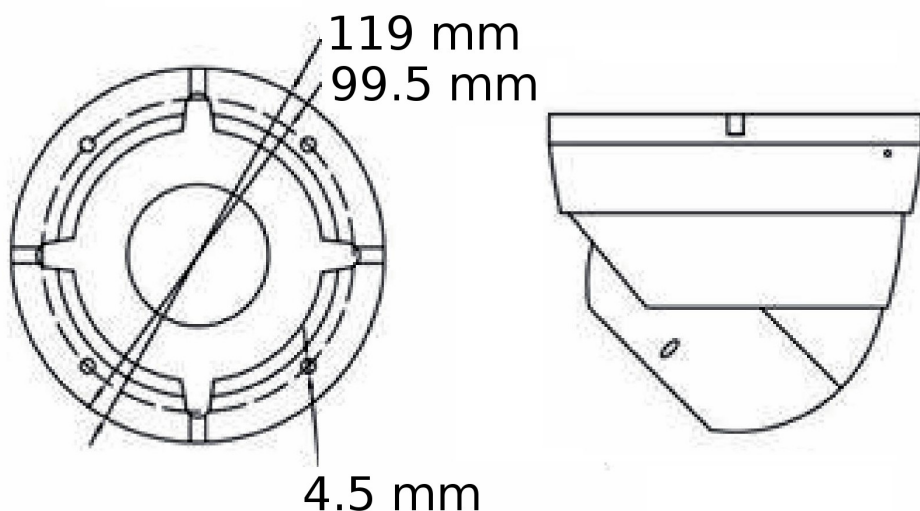

K-TVCC - Network CAM

General Features

K-TVCC - Network CAM	
Power Supply	12-24 VDC, 570 mA
Power Consumption (max.)	7 W
Power Consumption (stand-by)	4 W
Networking Interface	10/100 Ethernet Port
Optical Sensor	4 Mp CMOS Sensor
Optical Zoom	2.8 - 11 mm
Number of IR LEDs	36 LEDS
IR LEDs Range	25-30 m
Video Stream	NTSC, PAL
SNR	>50dB (AGC OFF)
Video Compression Standard	H.264
Video Bitrate	Dual Stream: 1-6Mbps
Frame Rate	Main Stream: 20-25fps Sub Stream: 25-30fps
Network Support	ONVIF Profile S, SDK, Milestone
Supported Protocols	TCP/IP, UDP, SMTP, PPOE, DDNS, SNTP, DHCP, FTP, uPnP, RTSP
Operating Humidity	<85%
Mounting	Pole-Mount (included)
Protection Degree	IP66
Dimensions	161 x 31 x 80 mm
Weight	760 g

Dimensions

WESTERN CO.

Via Pasubio, 1/3 – San Benedetto del Tronto (AP)

TEL.: +39 0735 .751248 Fax: +39 0735 .751254