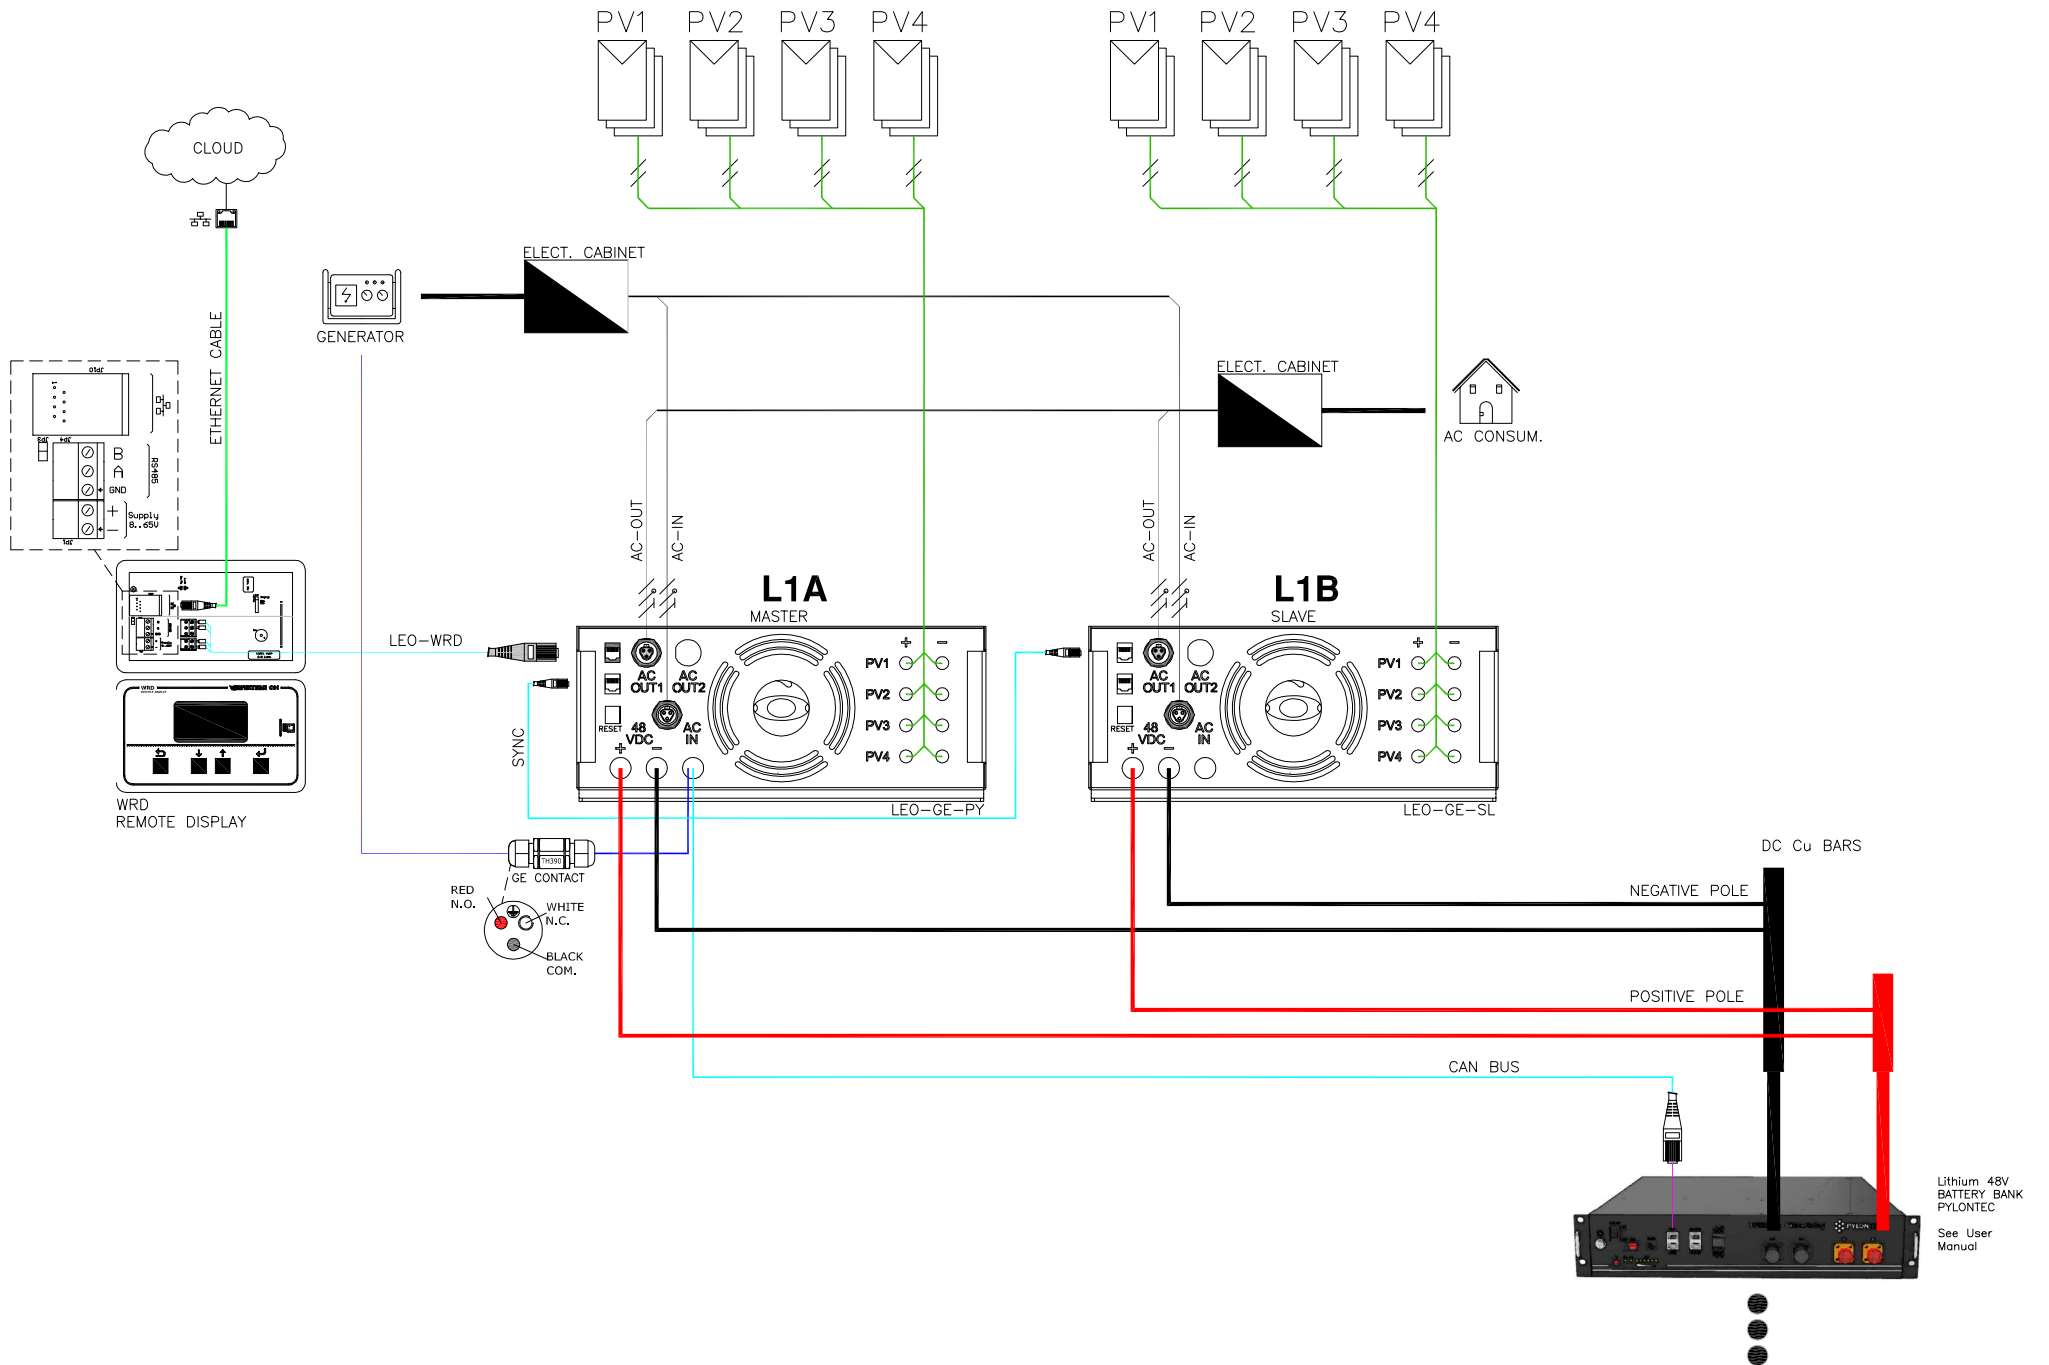

Schemi di collegamento
LEONARDO Off-Grid GE Py
Wiring Diagrams

LEONARDO Off-Grid GE Py
Schema di collegamento base
Basic Wiring Diagram

LEONARDO Off-Grid GE Py

Schema di collegamento con regolatori esterni WRM30+

Wiring Diagram with external WRM30+ charge controllers

Lithium 48V BATTERY BANK PYLONTEC
See User Manual

Leonardo Off-Grid GE Py
Schema di collegamento parallelo
Parallel Wiring Diagram

Lithium 48V
BATTERY BANK
PYLONTEC
See User
Manual

Leonardo Off-Grid GE Py Schema di collegamento trifase Three-phase Wiring Diagram

Lithium 48V
BATTERY BANK
PYLONTEC
See User
Manual

Leonardo Off-Grid GE Py
Schema di collegamento trifase parallelo (1)
Parallel Three-phase Wiring Diagram (1)

Leonardo Off-Grid GE Py
Schema di collegamento trifase parallelato (2)
Parallel Three-phase Wiring Diagram (2)