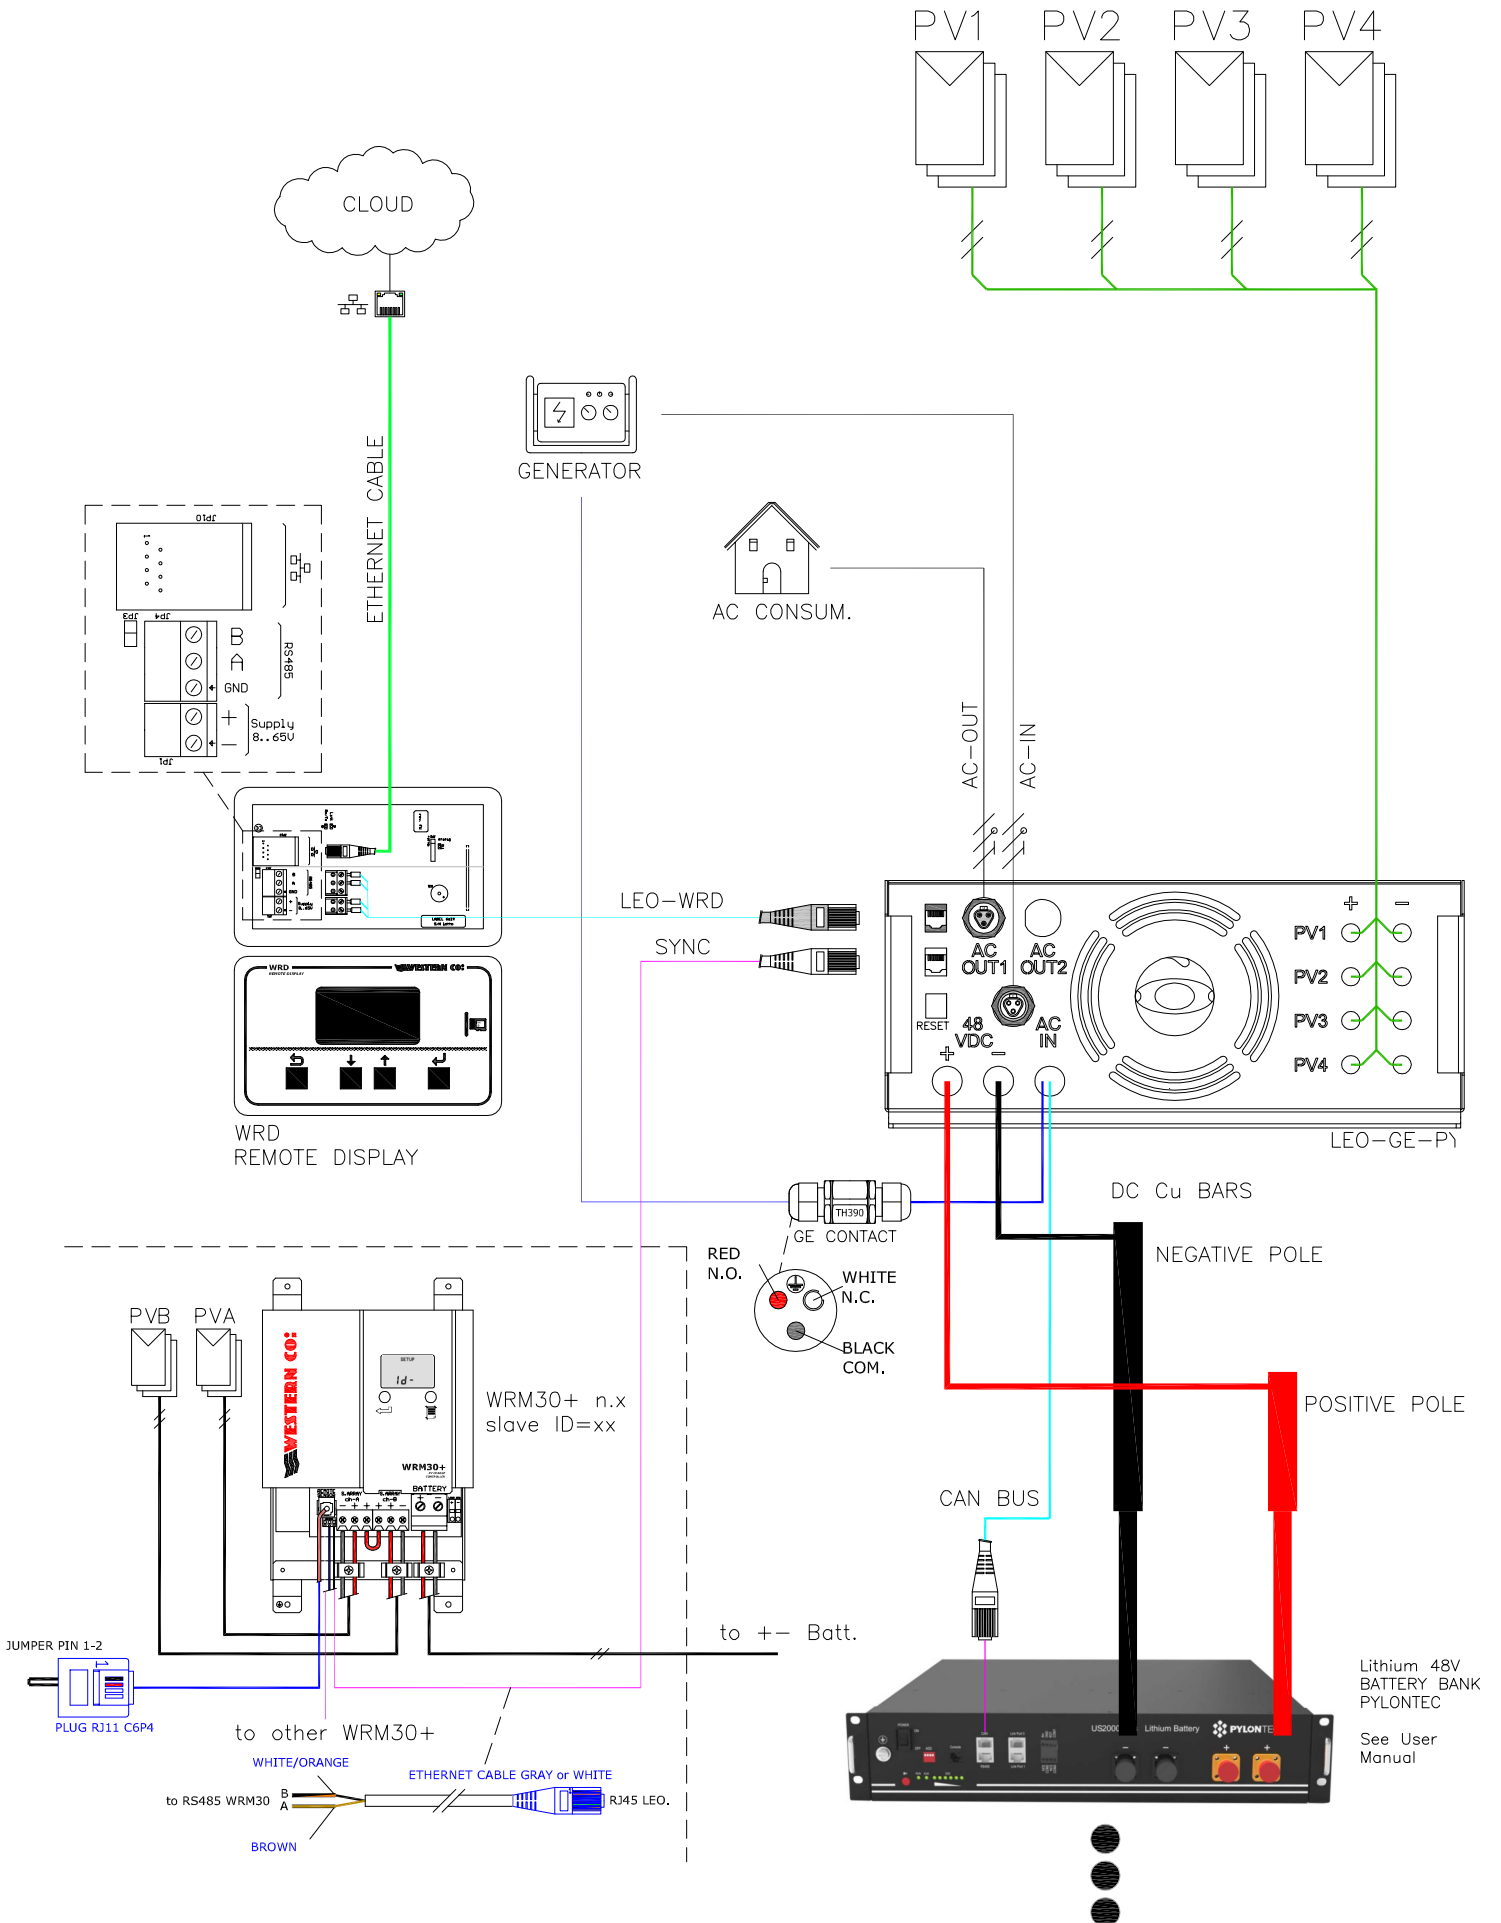

Schemi di collegamento
LEONARDO Off-Grid GE Py
Wiring Diagrams

LEONARDO Off-Grid GE Py
Schema di collegamento base
Basic Wiring Diagram

LEONARDO Off-Grid GE Py

Schema di collegamento con regolatori esterni WRM30+

Wiring Diagram with external WRM30+ charge controllers

Lithium 48V BATTERY BANK PYLONTEC
See User Manual

Leonardo Off-Grid GE Py
Schema di collegamento parallelo
Parallel Wiring Diagram

Lithium 48V
BATTERY BANK
PYLONTEC
See User
Manual

Leonardo Off-Grid GE Py Schema di collegamento trifase Three-phase Wiring Diagram

Lithium 48V
BATTERY BANK
PYLONTEC
See User
Manual

Leonardo Off-Grid GE Py
Schema di collegamento trifase parallelo (1)
Parallel Three-phase Wiring Diagram (1)

Leonardo Off-Grid GE Py
Schema di collegamento trifase parallelato (2)
Parallel Three-phase Wiring Diagram (2)