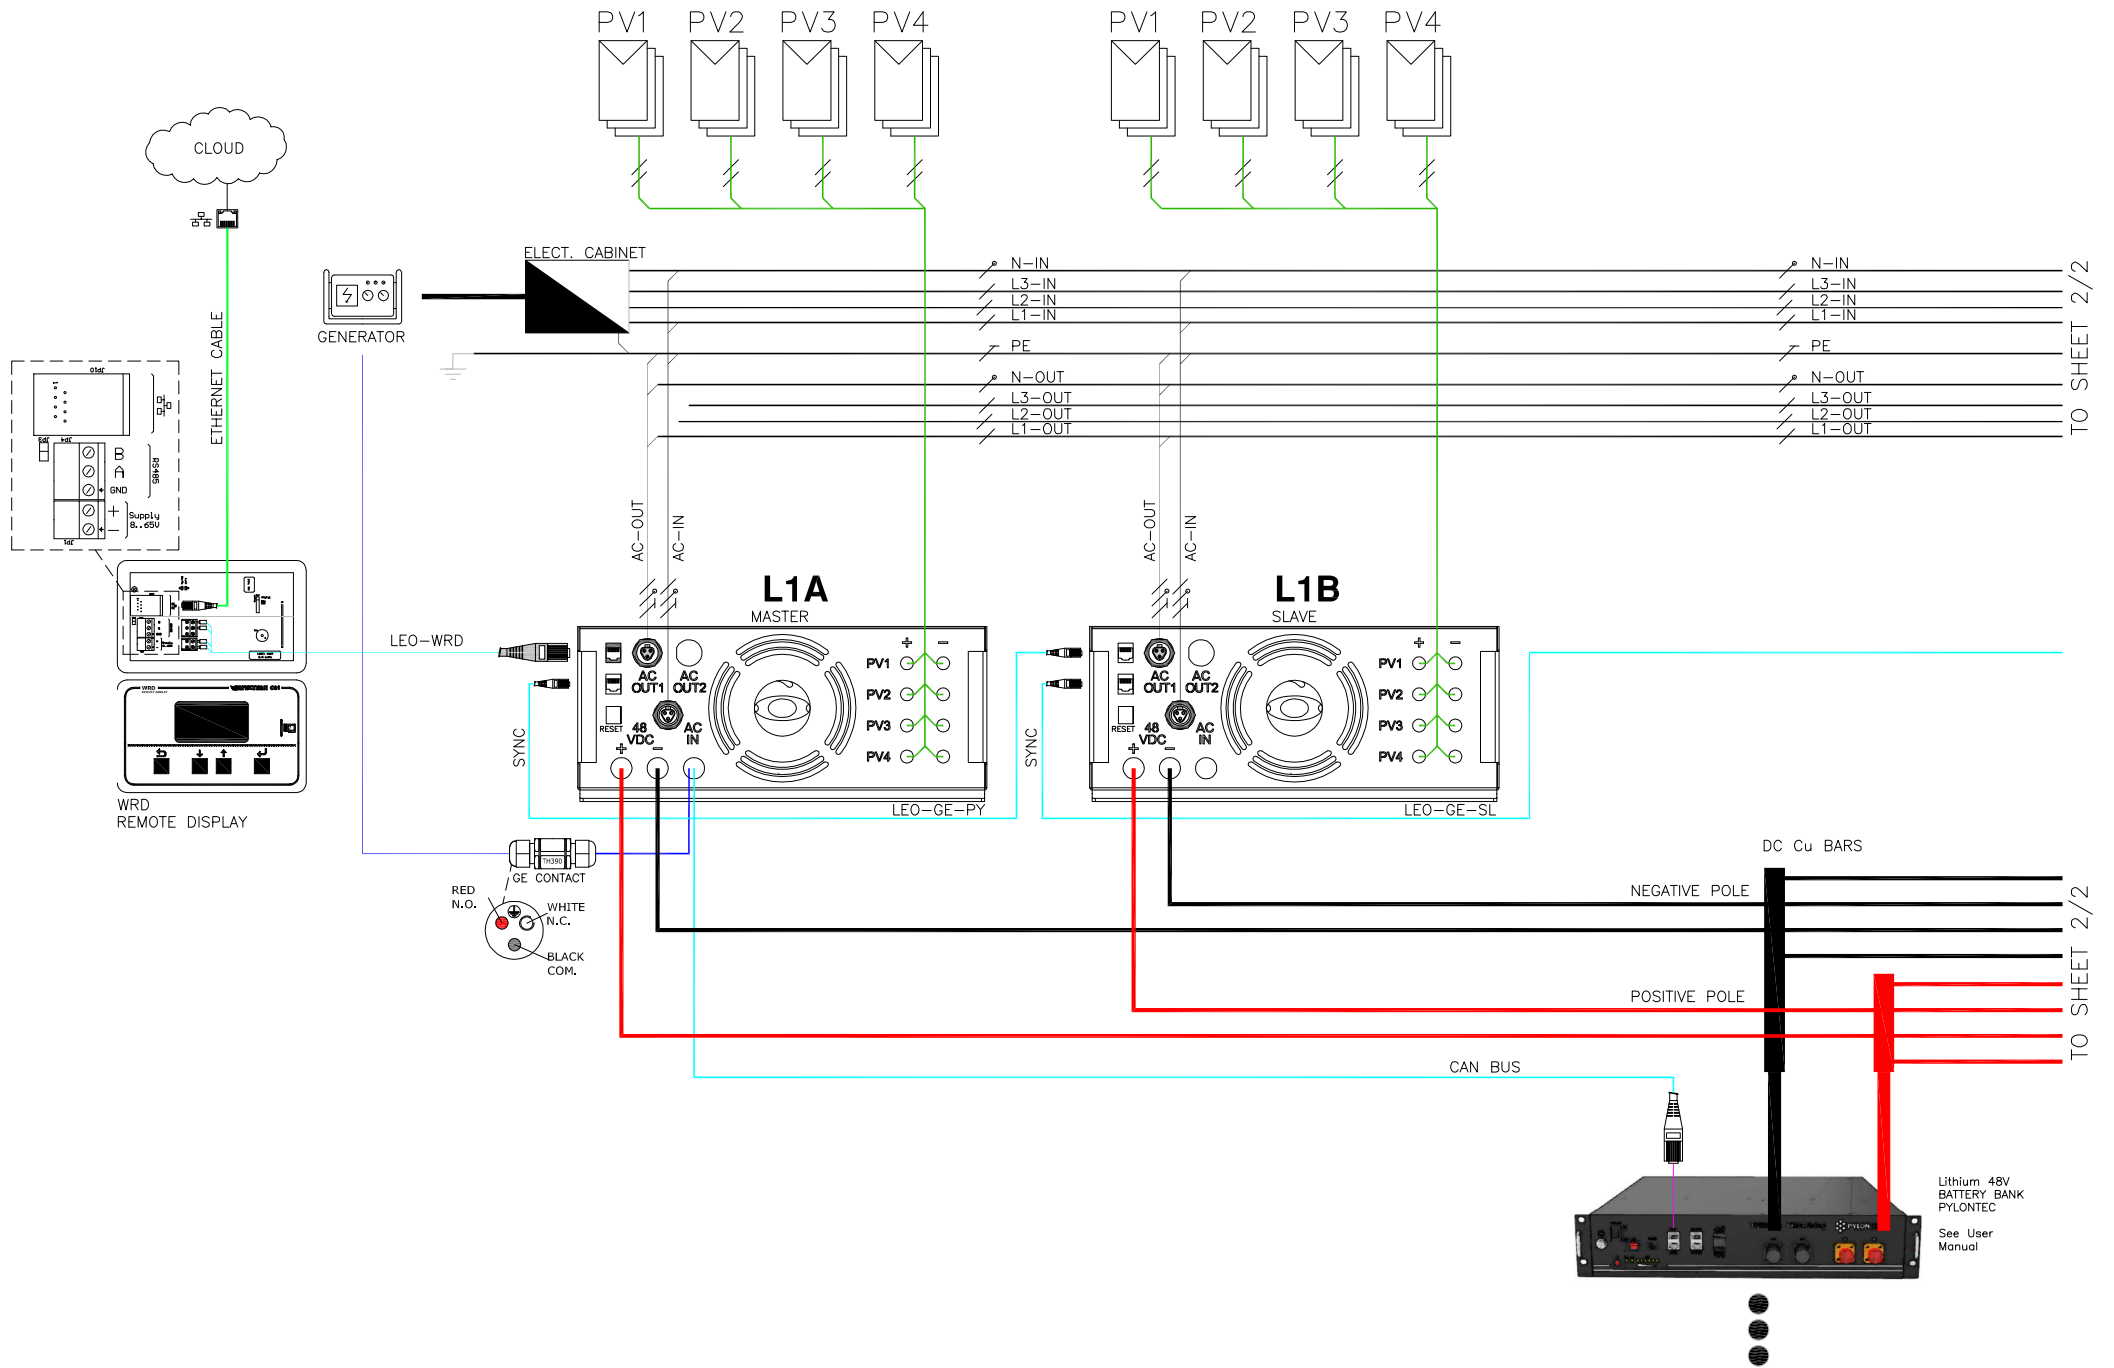

Schemi di collegamento
LEONARDO Off-Grid GE Py
Wiring Diagrams

LEONARDO Off-Grid GE Py
Schema di collegamento base
Basic Wiring Diagram

LEONARDO Off-Grid GE Py

Schema di collegamento con regolatori esterni WRM30+

Wiring Diagram with external WRM30+ charge controllers

Lithium 48V BATTERY BANK PYLONTEC
See User Manual

Leonardo Off-Grid GE Py
Schema di collegamento parallelo
Parallel Wiring Diagram

Lithium 48V
BATTERY BANK
PYLONTEC
See User
Manual

Leonardo Off-Grid GE Py Schema di collegamento trifase Three-phase Wiring Diagram

Lithium 48V
BATTERY BANK
PYLONTEC
See User
Manual

Leonardo Off-Grid GE Py
Schema di collegamento trifase parallelo (1)
Parallel Three-phase Wiring Diagram (1)

Leonardo Off-Grid GE Py
Schema di collegamento trifase parallelato (2)
Parallel Three-phase Wiring Diagram (2)