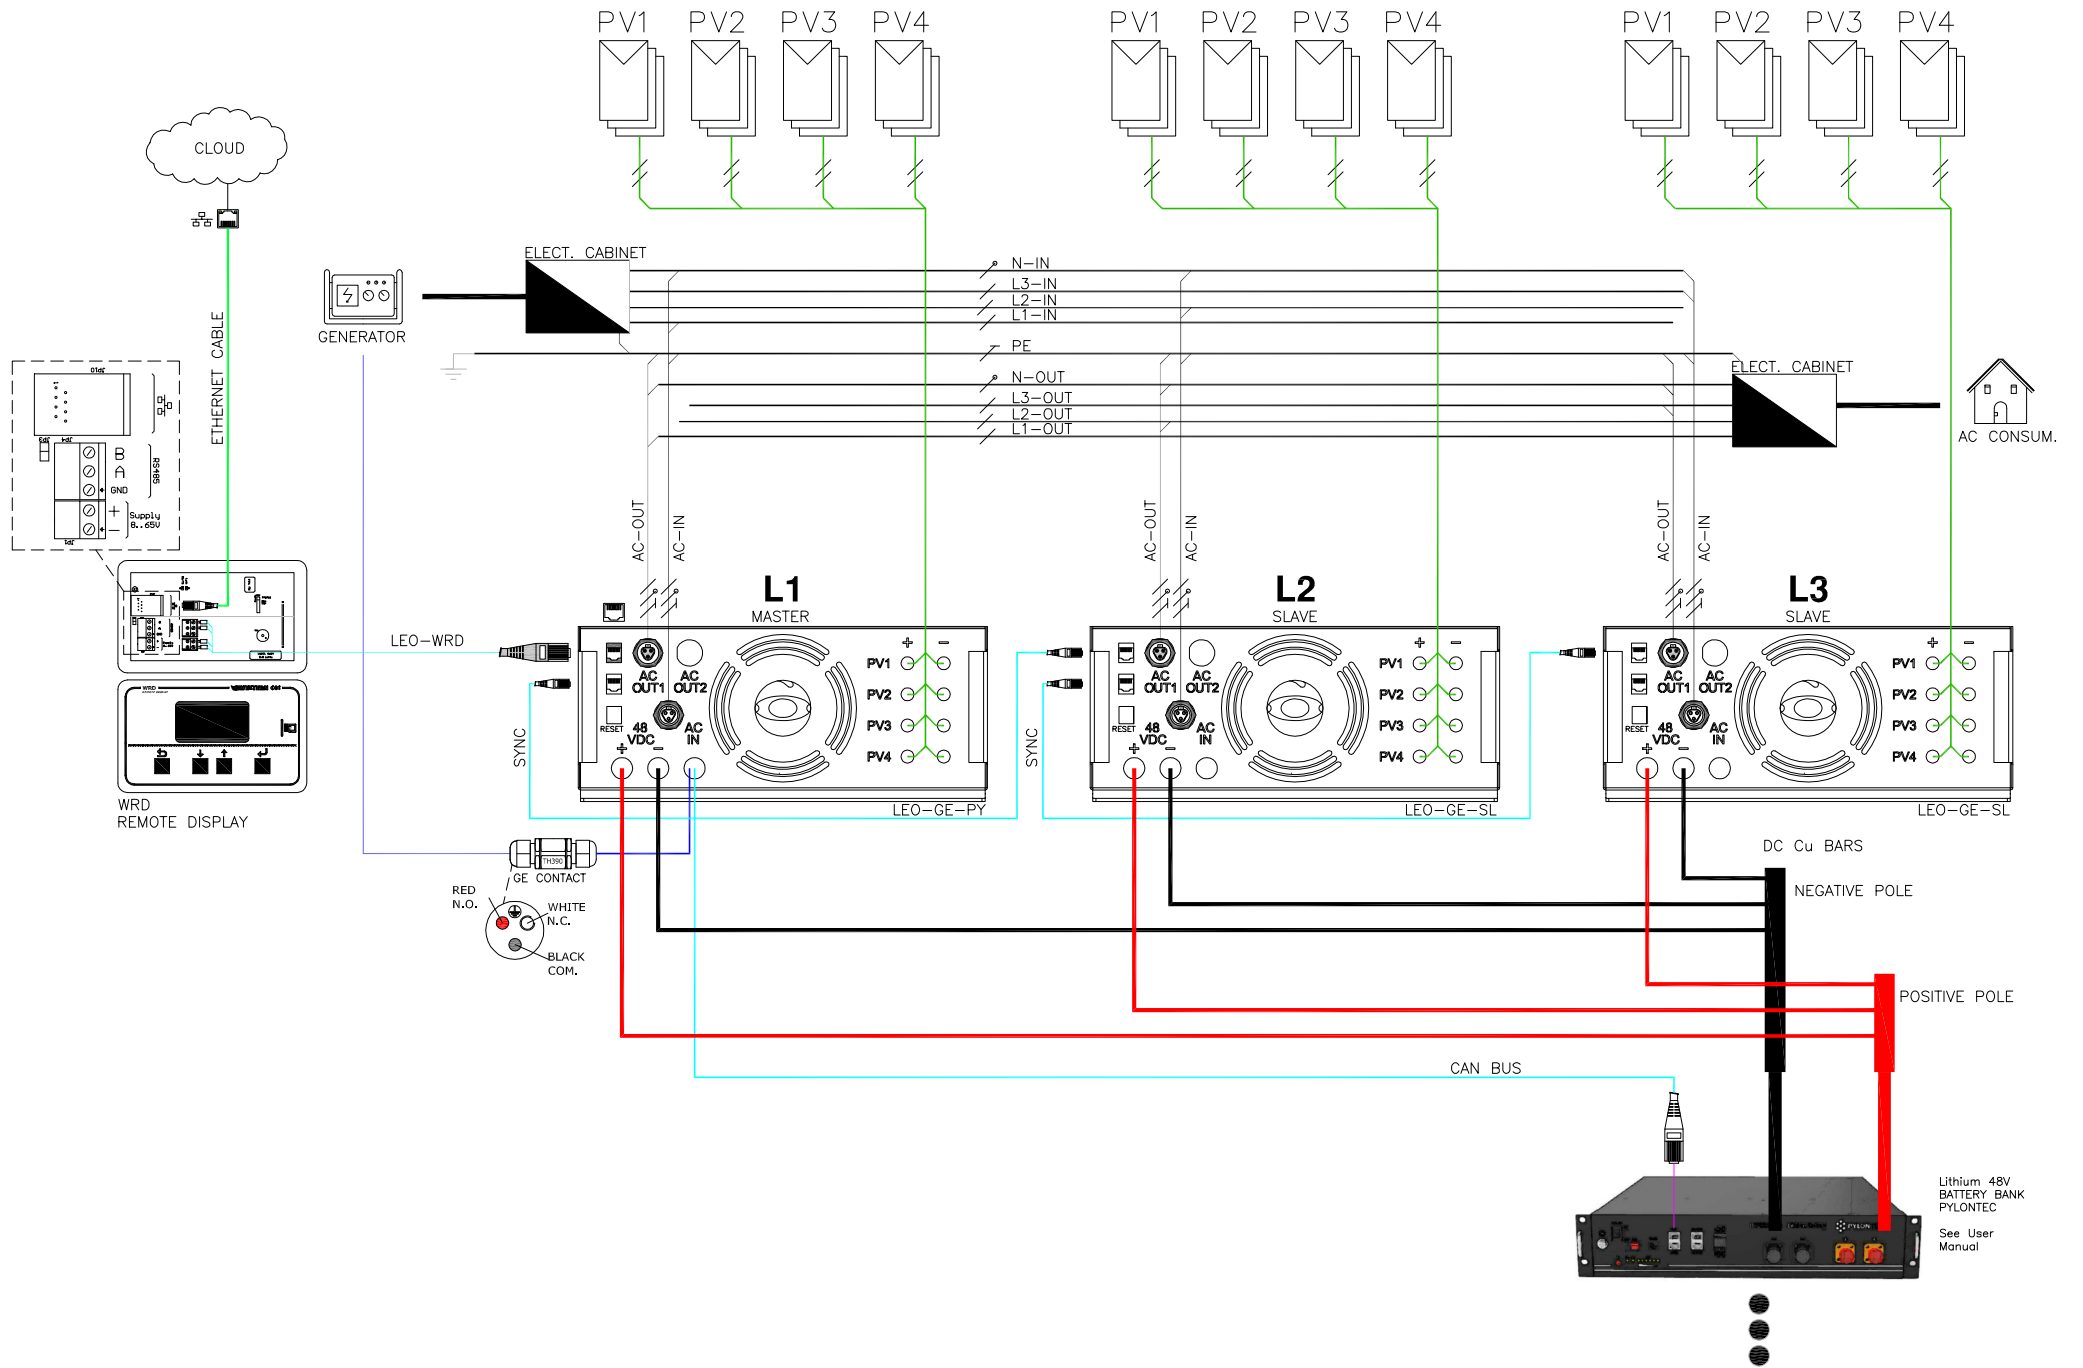

Schemi di collegamento
LEONARDO Off-Grid GE Py
Wiring Diagrams

LEONARDO Off-Grid GE Py
Schema di collegamento base
Basic Wiring Diagram

LEONARDO Off-Grid GE Py

Schema di collegamento con regolatori esterni WRM30+

Wiring Diagram with external WRM30+ charge controllers

Lithium 48V BATTERY BANK PYLONTEC
See User Manual

Leonardo Off-Grid GE Py
Schema di collegamento parallelo
Parallel Wiring Diagram

Lithium 48V
BATTERY BANK
PYLONTEC
See User
Manual

Leonardo Off-Grid GE Py Schema di collegamento trifase Three-phase Wiring Diagram

Lithium 48V
BATTERY BANK
PYLONTEC
See User
Manual

Leonardo Off-Grid GE Py
Schema di collegamento trifase parallelo (1)
Parallel Three-phase Wiring Diagram (1)

Leonardo Off-Grid GE Py
Schema di collegamento trifase parallelato (2)
Parallel Three-phase Wiring Diagram (2)