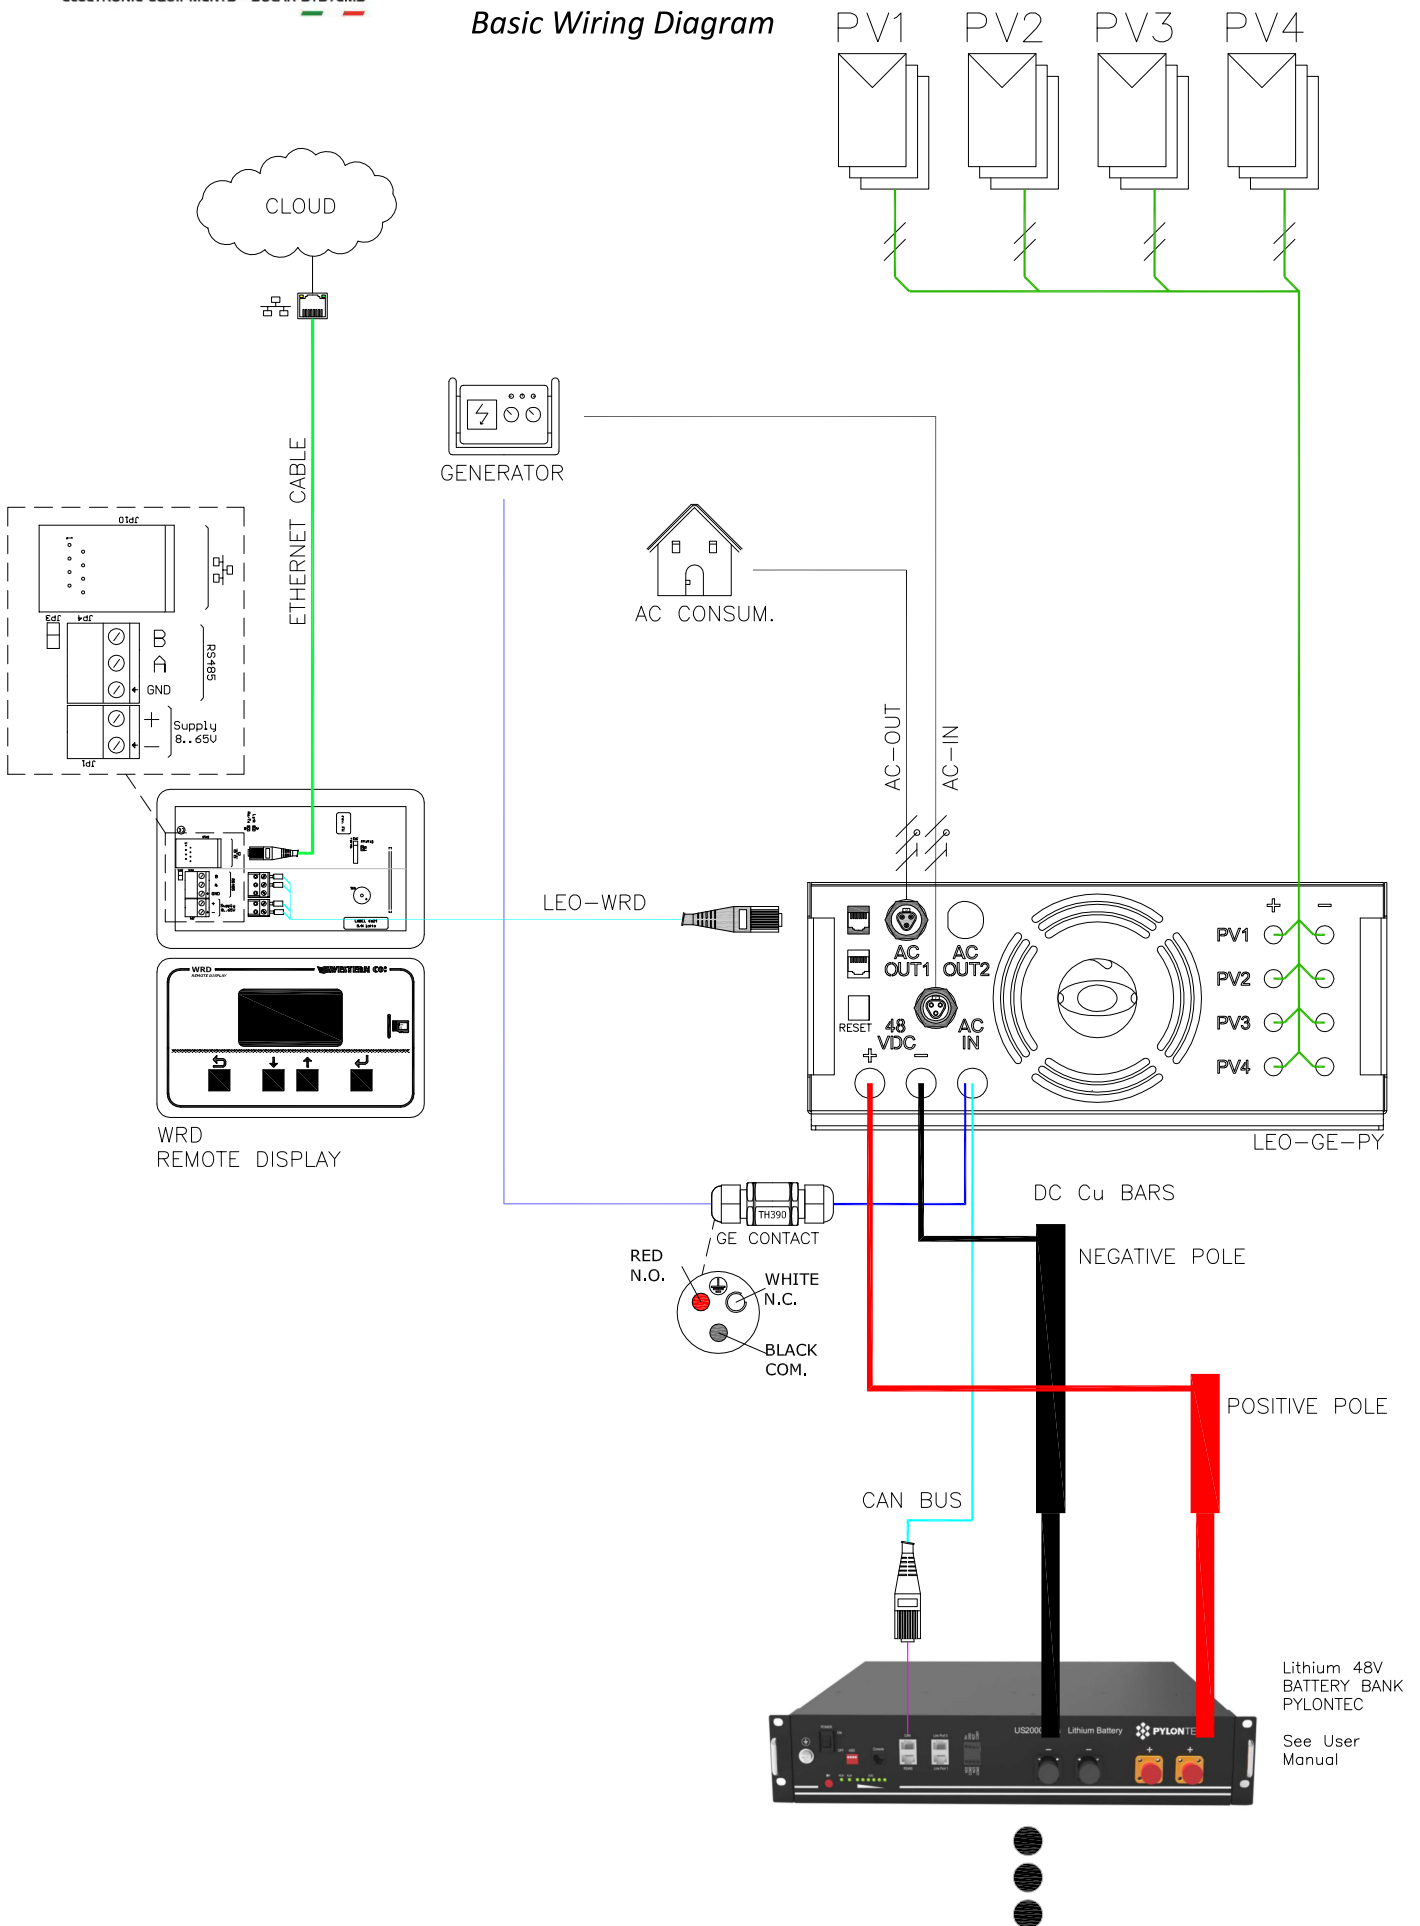

Schemi di collegamento
LEONARDO Off-Grid GE Py
Wiring Diagrams

LEONARDO Off-Grid GE Py
Schema di collegamento base
Basic Wiring Diagram

LEONARDO Off-Grid GE Py

Schema di collegamento con regolatori esterni WRM30+

Wiring Diagram with external WRM30+ charge controllers

Lithium 48V BATTERY BANK PYLONTEC
See User Manual

Leonardo Off-Grid GE Py
Schema di collegamento parallelo
Parallel Wiring Diagram

Lithium 48V
BATTERY BANK
PYLONTEC
See User
Manual

Leonardo Off-Grid GE Py Schema di collegamento trifase Three-phase Wiring Diagram

Lithium 48V
BATTERY BANK
PYLONTEC
See User
Manual

Leonardo Off-Grid GE Py
Schema di collegamento trifase parallelo (1)
Parallel Three-phase Wiring Diagram (1)

Leonardo Off-Grid GE Py
Schema di collegamento trifase parallelato (2)
Parallel Three-phase Wiring Diagram (2)