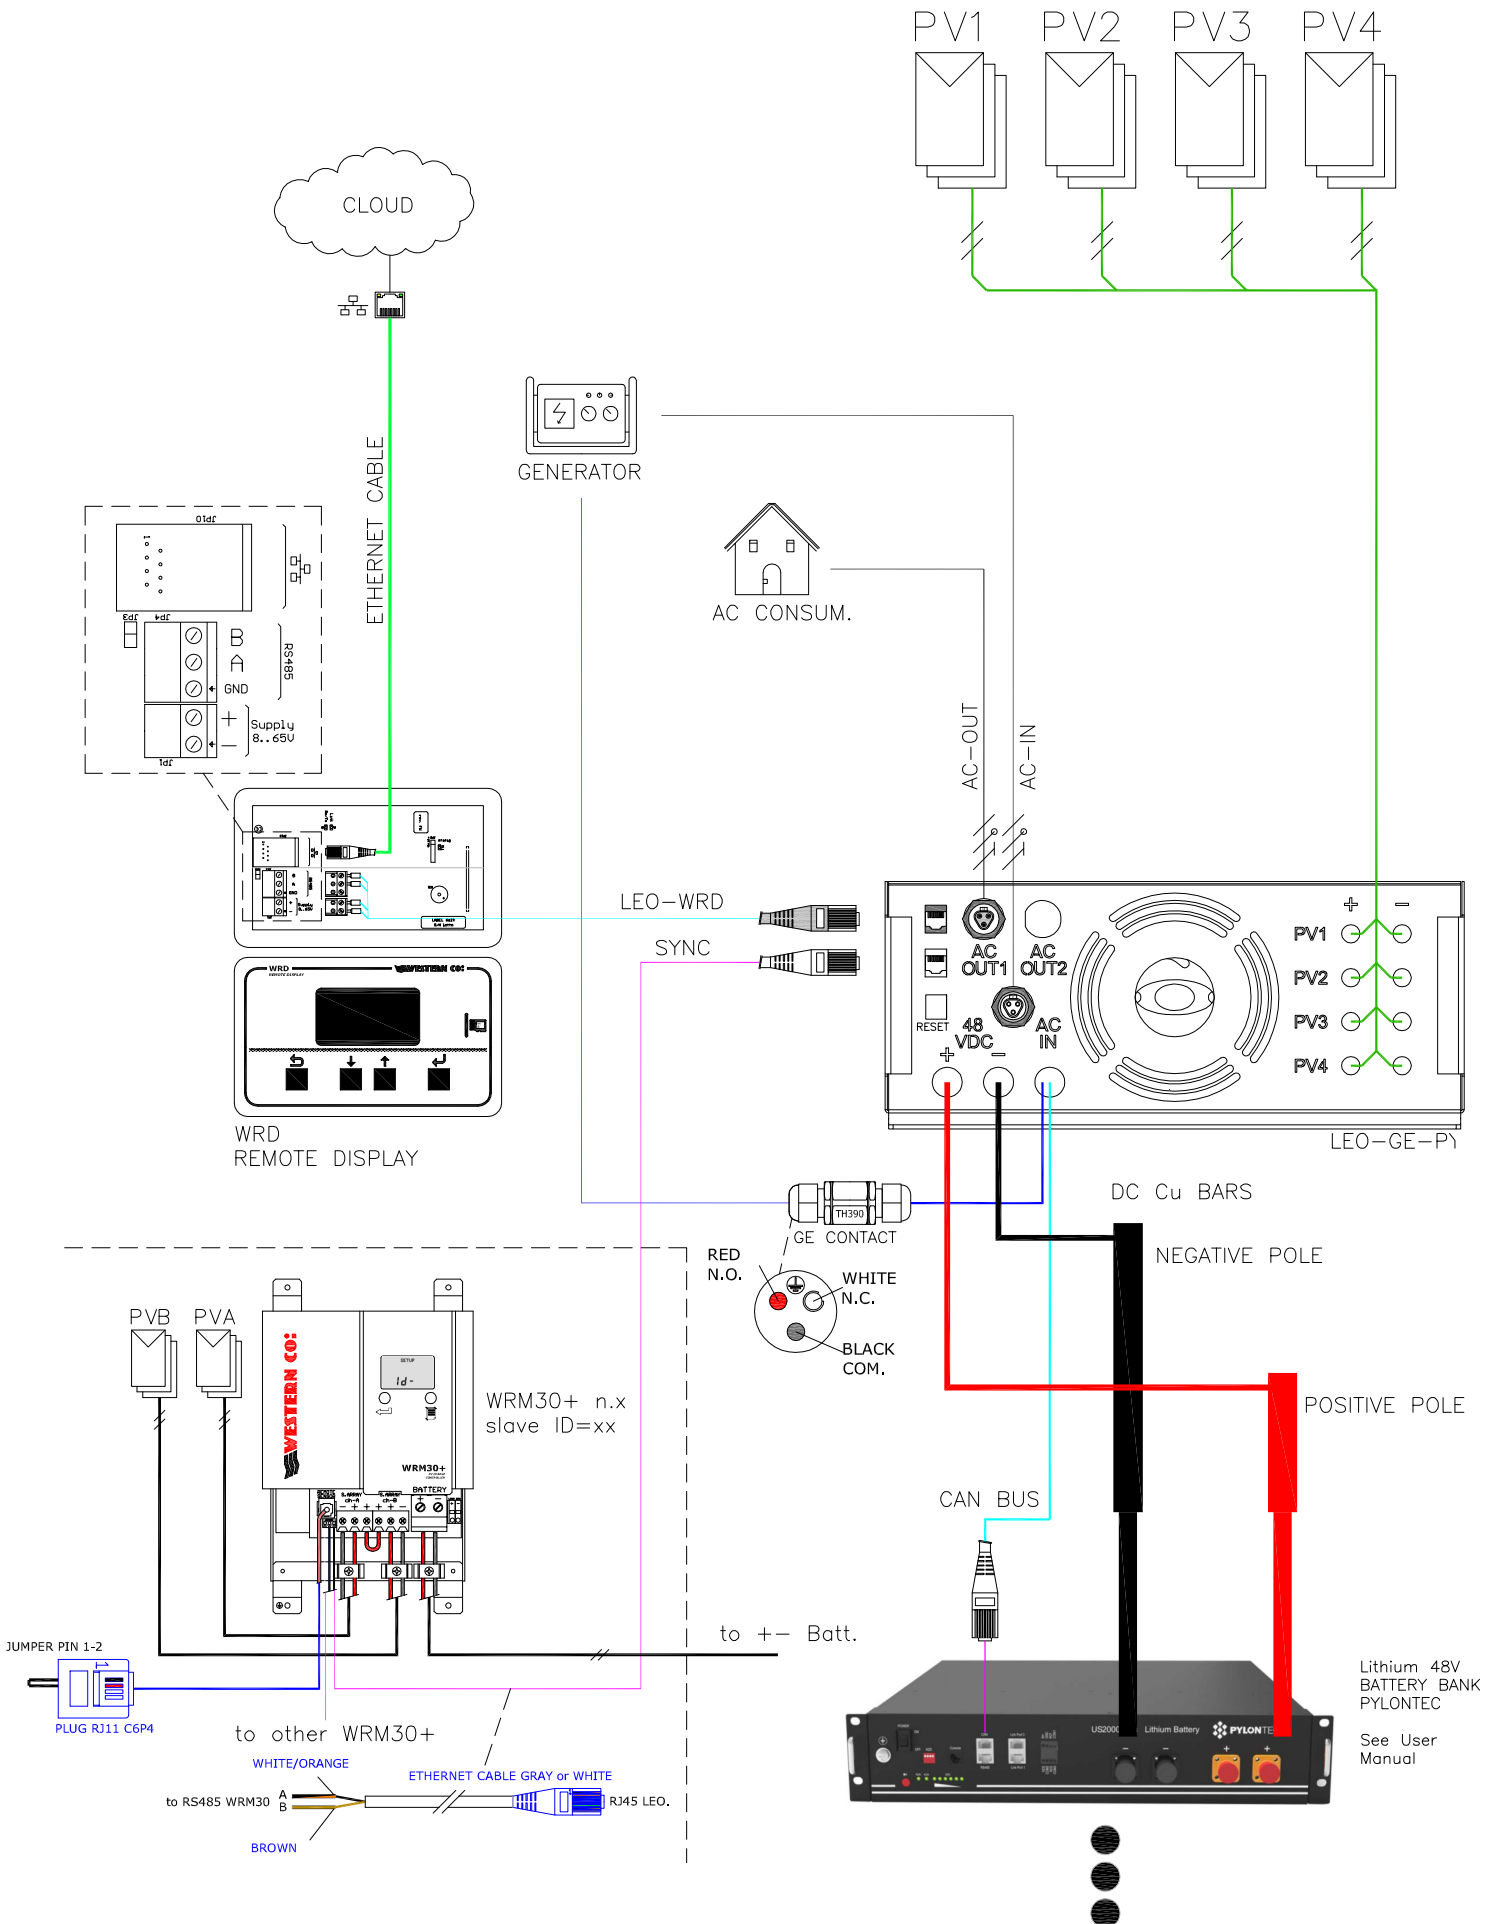

Schemi di collegamento
LEONARDO Off-Grid GE Py
Wiring Diagrams

LEONARDO Off-Grid GE Py
Schema di collegamento base
Basic Wiring Diagram

LEONARDO Off-Grid GE Py

Schema di collegamento con regolatori esterni WRM30+

Wiring Diagram with external WRM30+ charge controllers

Leonardo Off-Grid GE Py
Schema di collegamento parallelo
Parallel Wiring Diagram

Leonardo Off-Grid GE Py Schema di collegamento trifase Three-phase Wiring Diagram

Leonardo Off-Grid GE Py
Schema di collegamento trifase parallelo (1)
Parallel Three-phase Wiring Diagram (1)

TO SHEET 2/2

TO SHEET 2/2

Lithium 48V
BATTERY BANK
PYLONTEC
See User
Manual

Leonardo Off-Grid GE Py
Schema di collegamento trifase parallelato (2)
Parallel Three-phase Wiring Diagram (2)