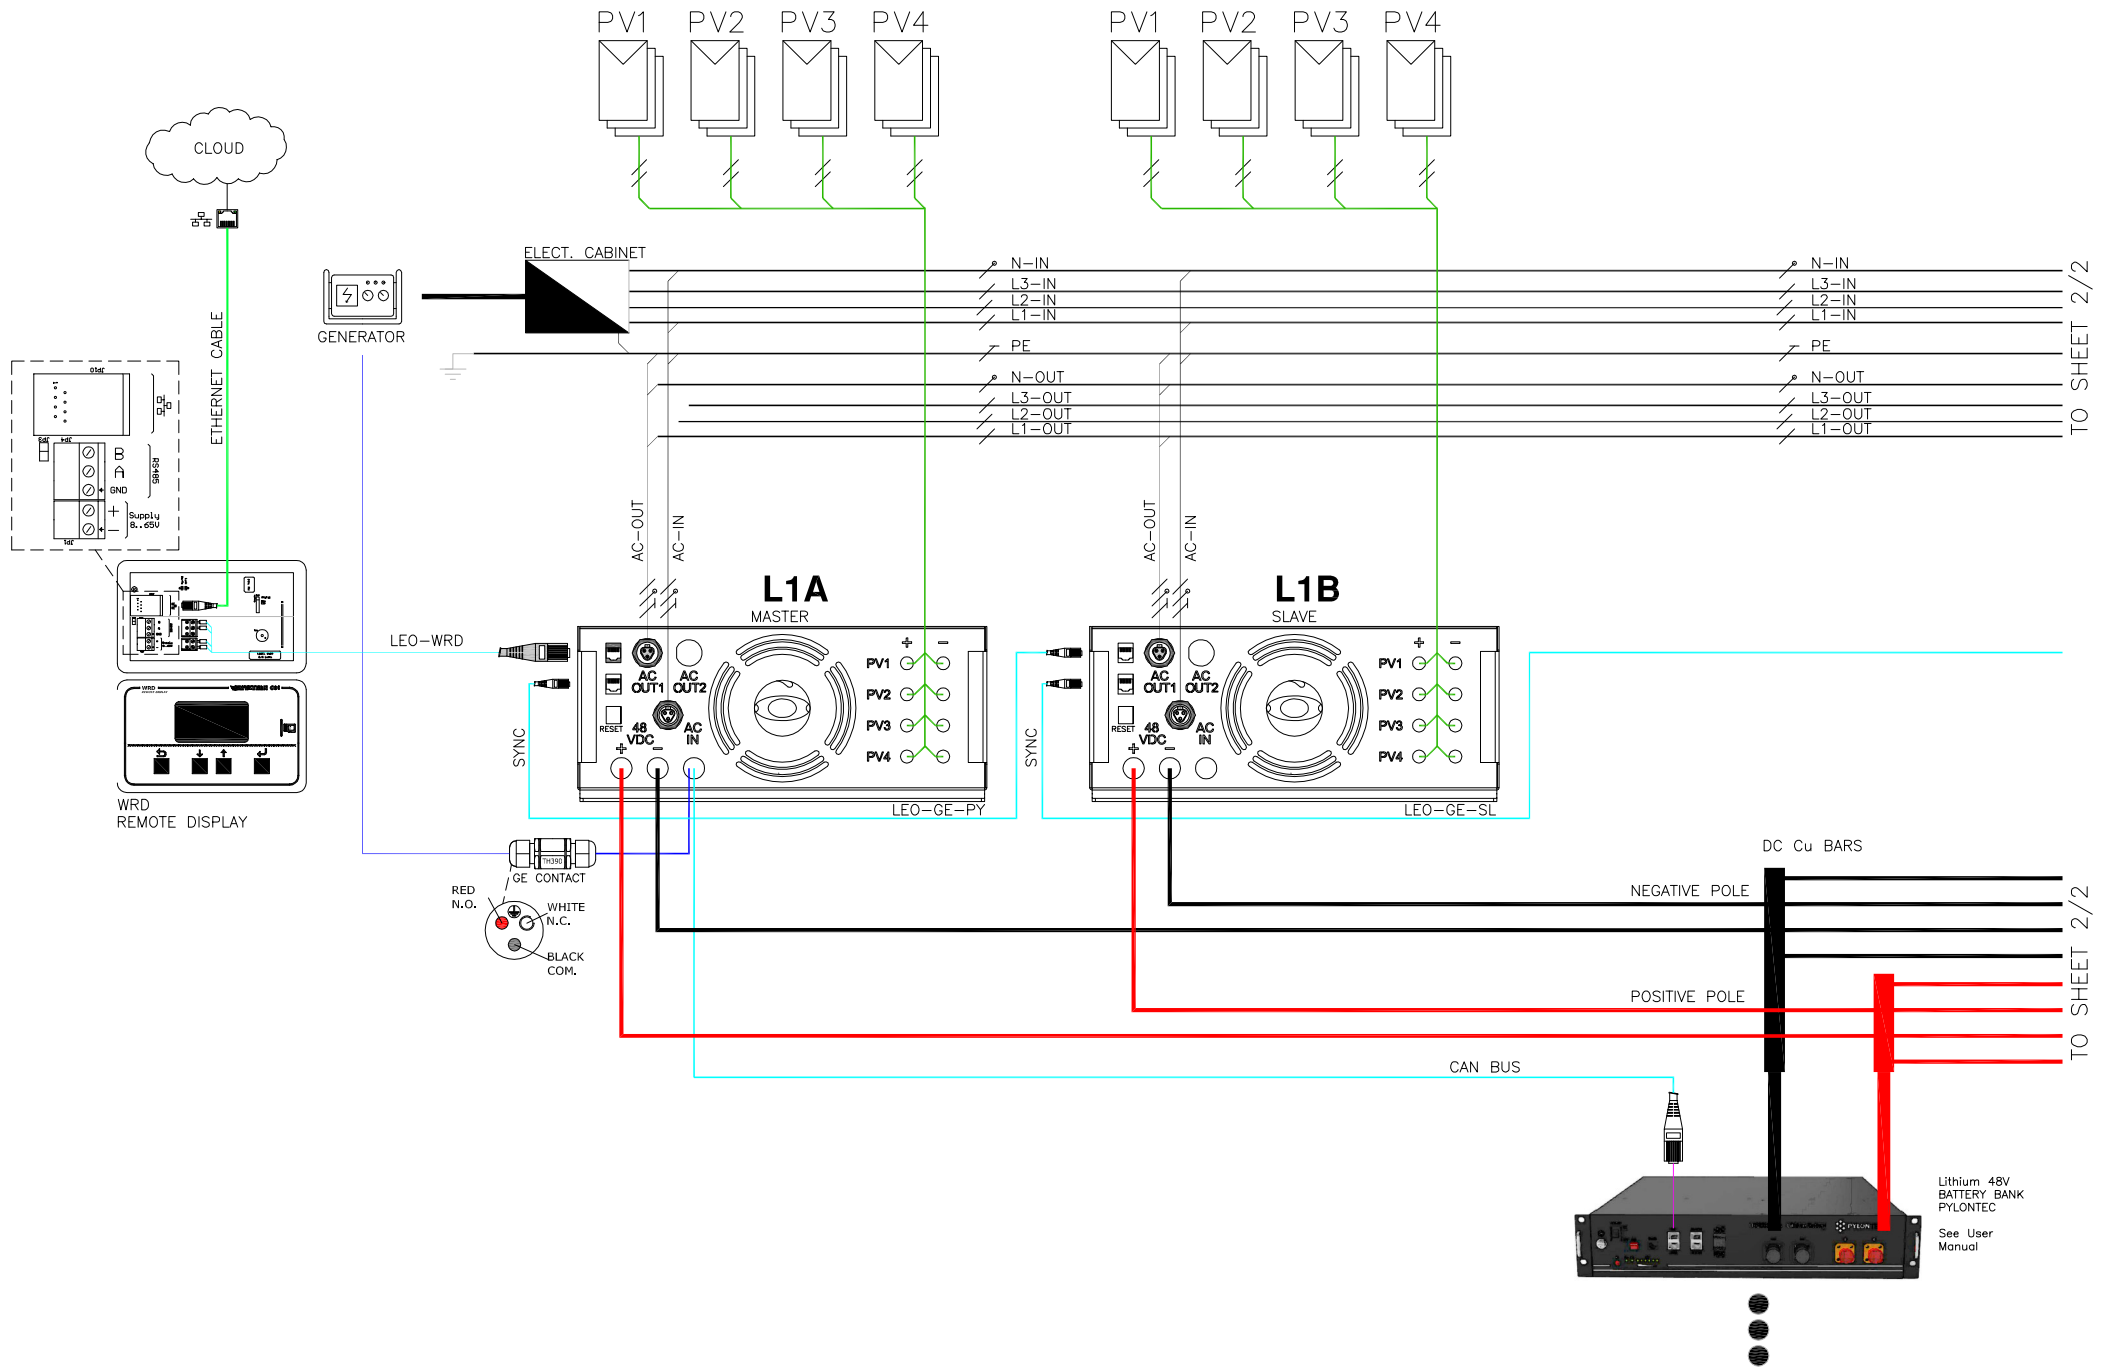

Schemi di collegamento
LEONARDO Off-Grid GE Py
Wiring Diagrams

LEONARDO Off-Grid GE Py
Schema di collegamento base
Basic Wiring Diagram

LEONARDO Off-Grid GE Py

Schema di collegamento con regolatori esterni WRM30+

Wiring Diagram with external WRM30+ charge controllers

Leonardo Off-Grid GE Py
Schema di collegamento parallelo
Parallel Wiring Diagram

Leonardo Off-Grid GE Py Schema di collegamento trifase Three-phase Wiring Diagram

Leonardo Off-Grid GE Py
Schema di collegamento trifase parallelo (1)
Parallel Three-phase Wiring Diagram (1)

TO SHEET 2/2

TO SHEET 2/2

Lithium 48V
BATTERY BANK
PYLONTEC
See User
Manual

Leonardo Off-Grid GE Py
Schema di collegamento trifase parallelato (2)
Parallel Three-phase Wiring Diagram (2)