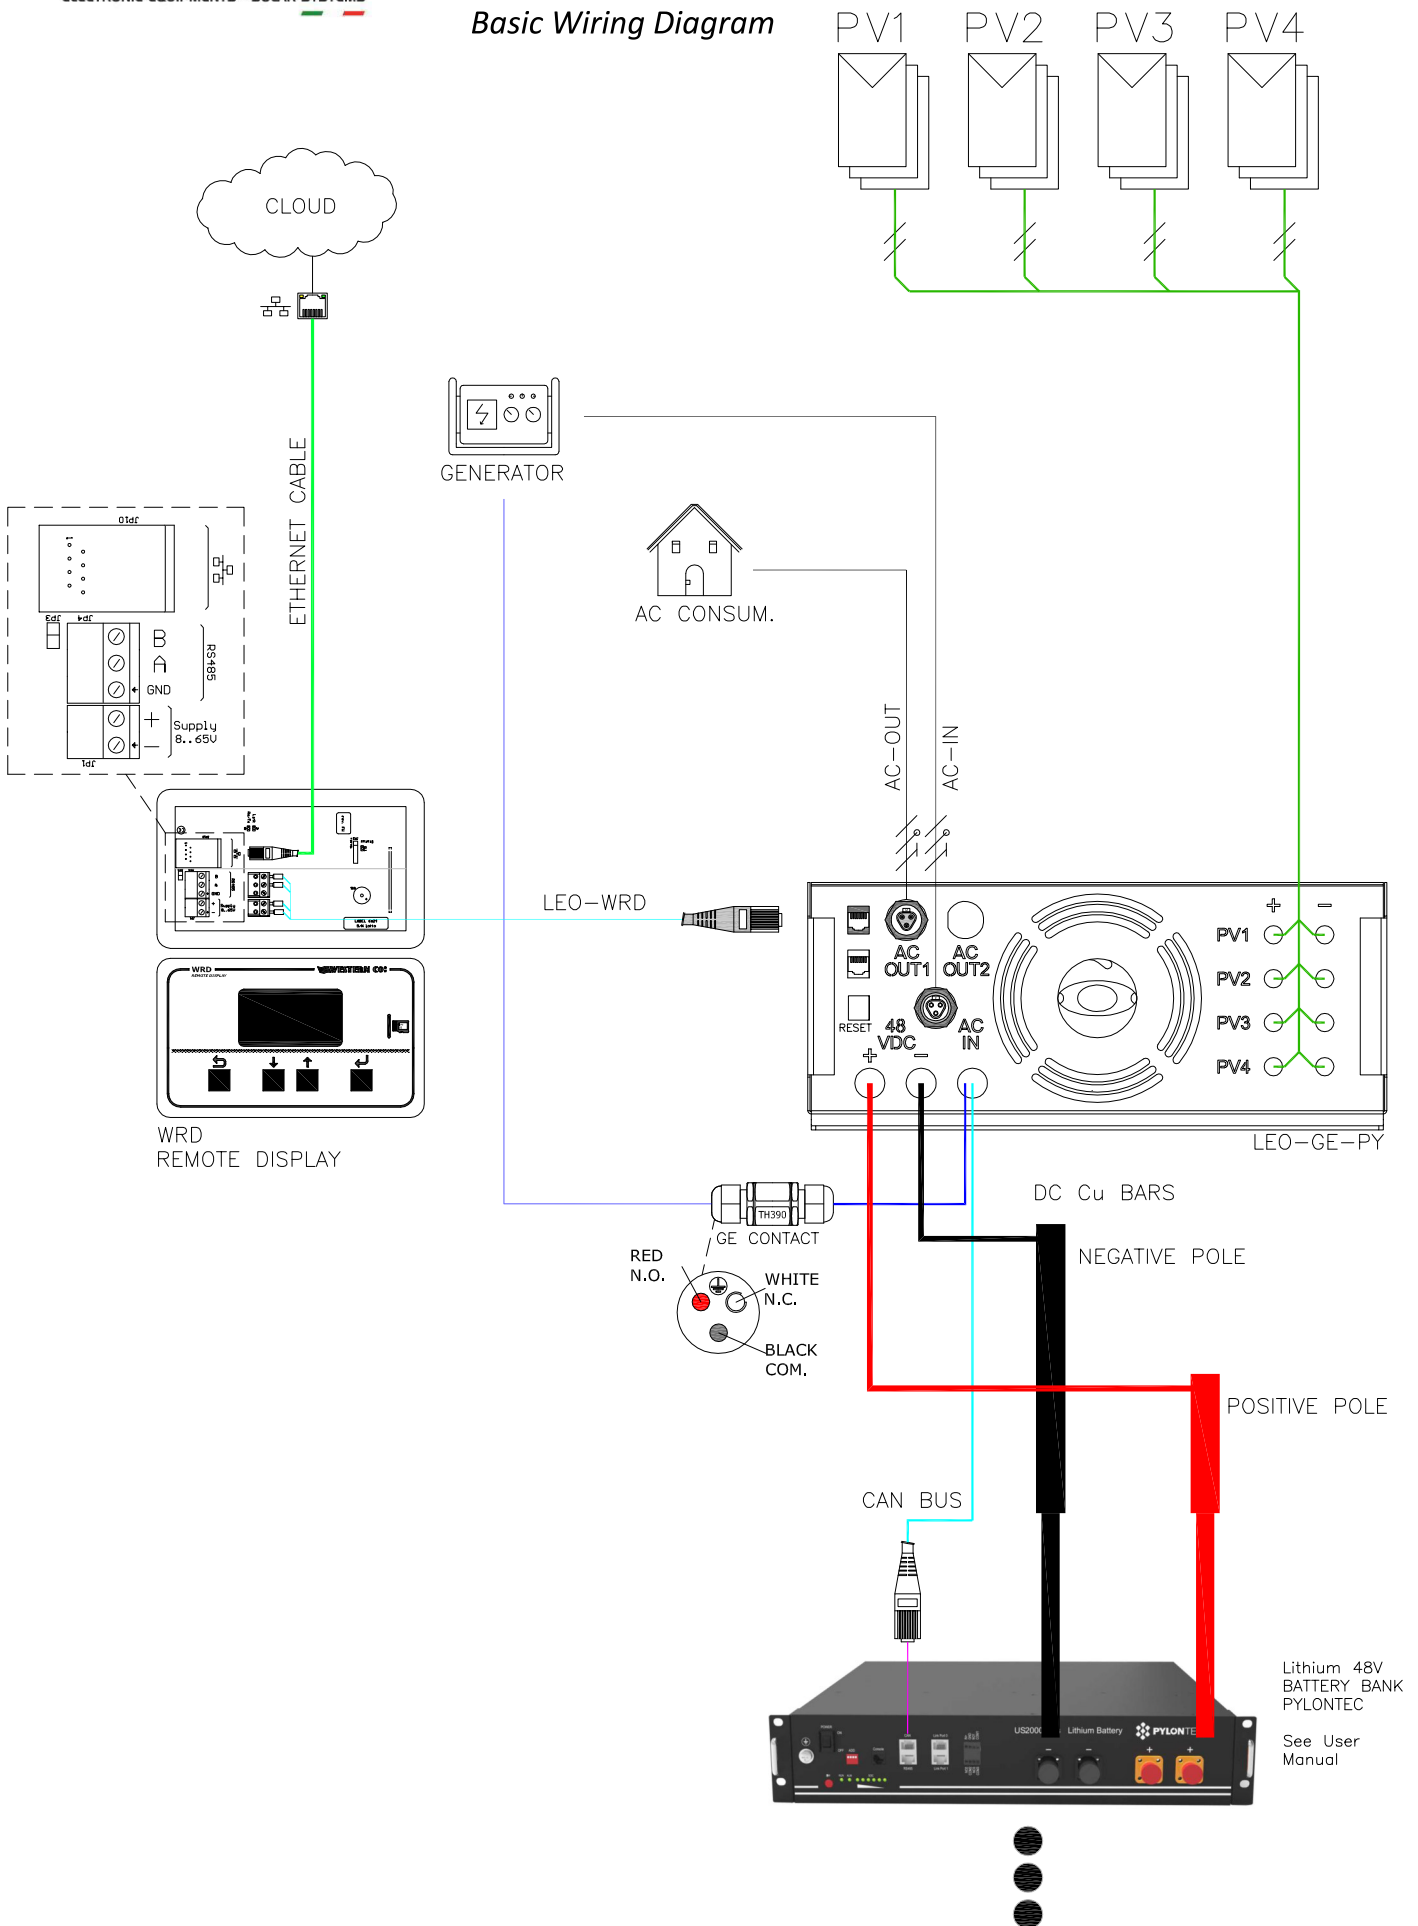

Schemi di collegamento
LEONARDO Off-Grid GE Py
Wiring Diagrams

LEONARDO Off-Grid GE Py
Schema di collegamento base
Basic Wiring Diagram

LEONARDO Off-Grid GE Py

Schema di collegamento con regolatori esterni WRM30+

Wiring Diagram with external WRM30+ charge controllers

Leonardo Off-Grid GE Py
Schema di collegamento parallelo
Parallel Wiring Diagram

Leonardo Off-Grid GE Py Schema di collegamento trifase Three-phase Wiring Diagram

Leonardo Off-Grid GE Py
Schema di collegamento trifase parallelo (1)
Parallel Three-phase Wiring Diagram (1)

TO SHEET 2/2

TO SHEET 2/2

Lithium 48V
BATTERY BANK
PYLONTEC
See User
Manual

Leonardo Off-Grid GE Py
Schema di collegamento trifase parallelato (2)
Parallel Three-phase Wiring Diagram (2)