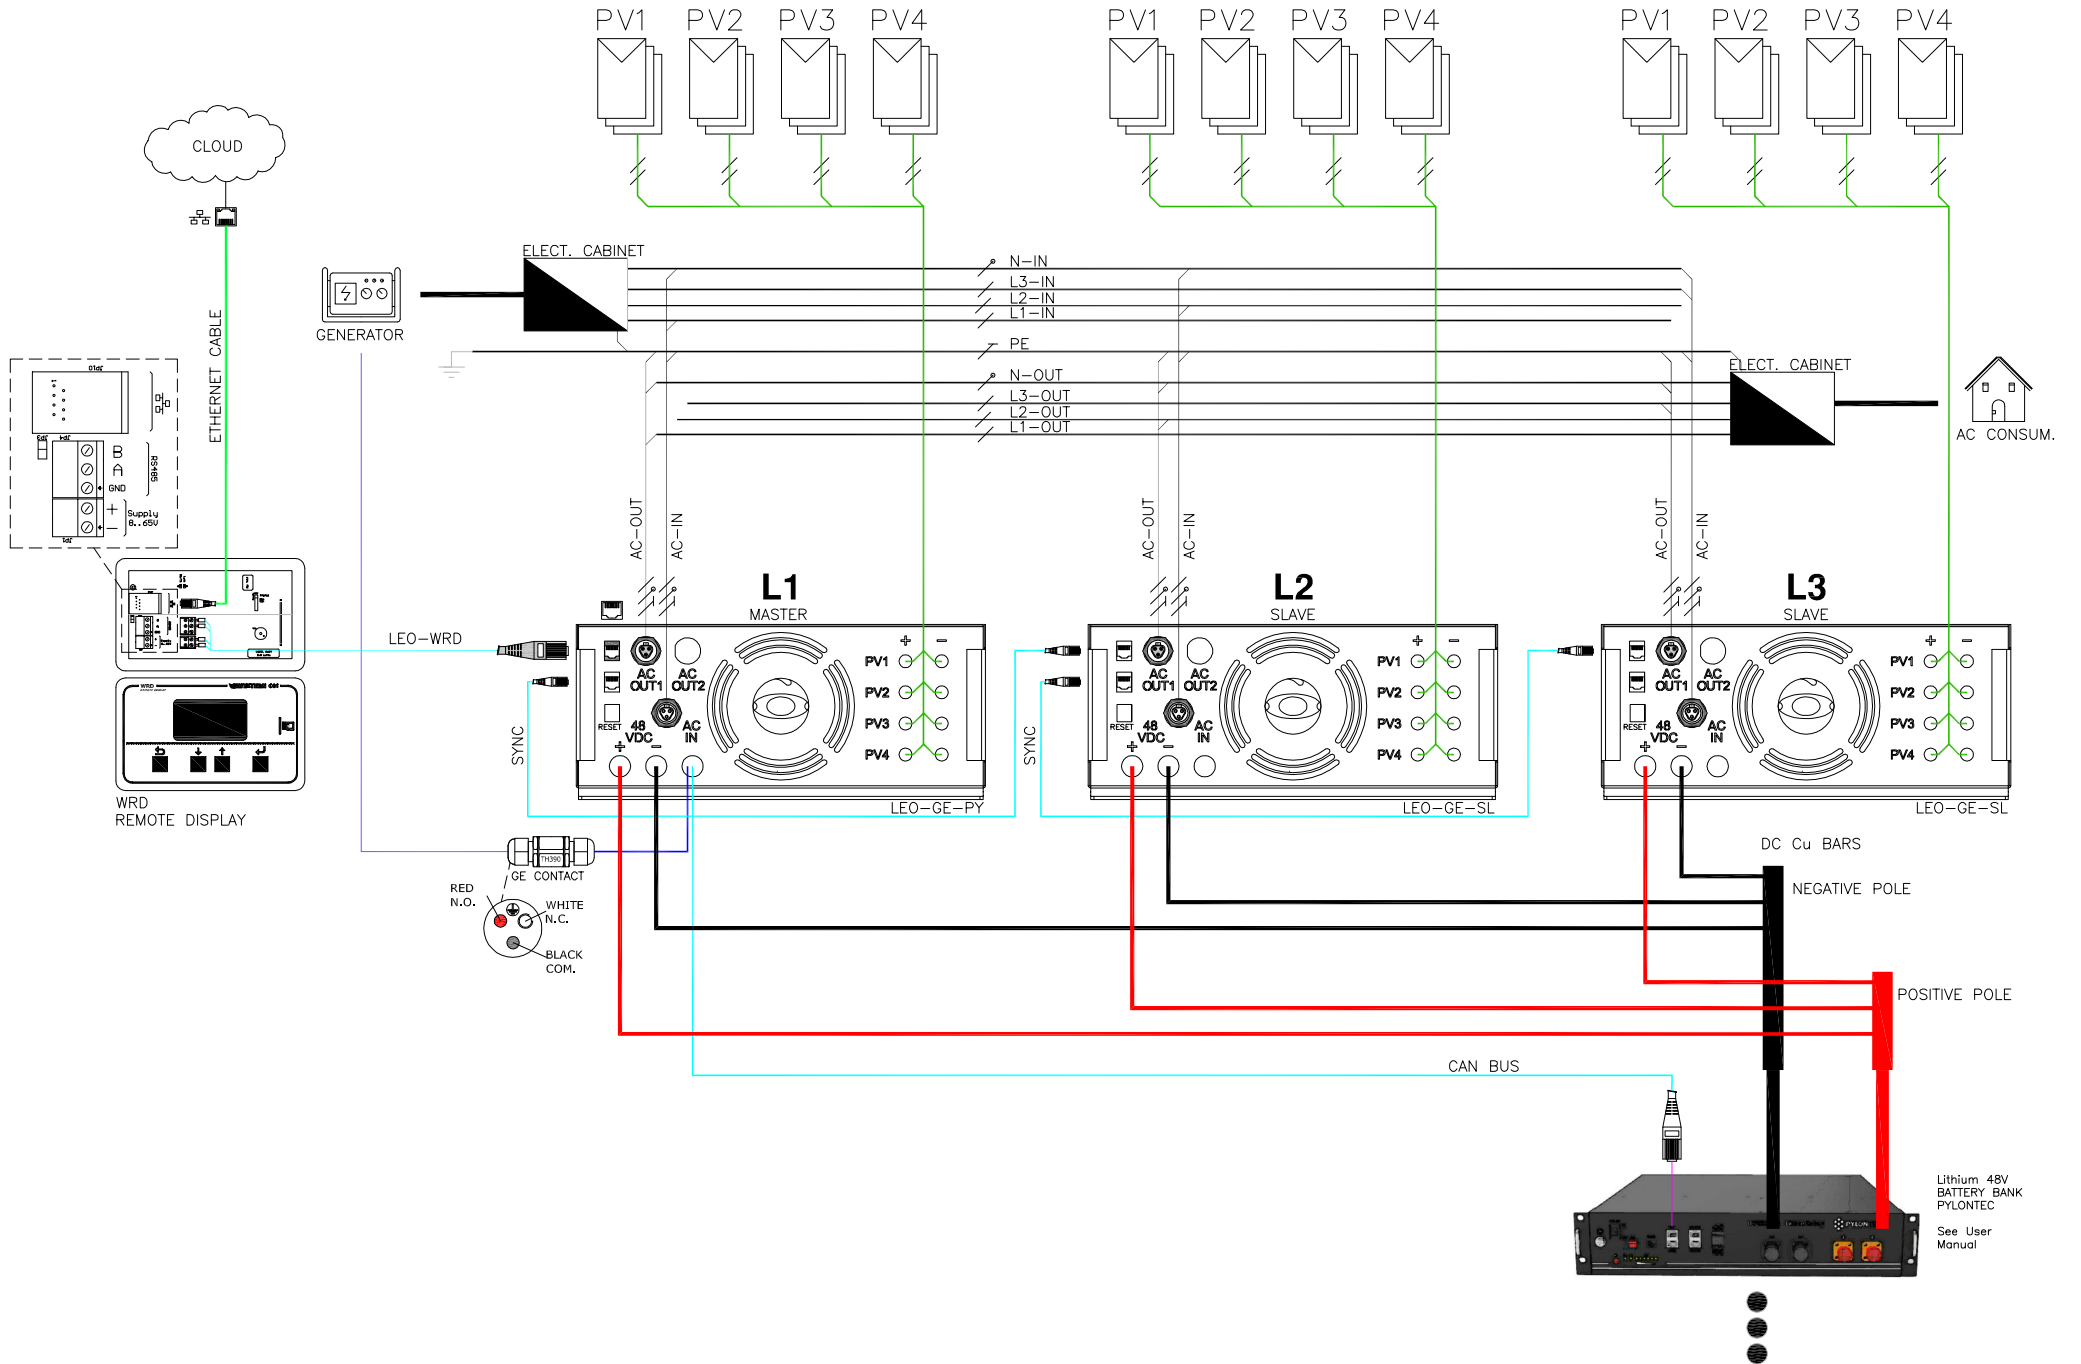

Schemi di collegamento
LEONARDO Off-Grid GE Py
Wiring Diagrams

LEONARDO Off-Grid GE Py
Schema di collegamento base
Basic Wiring Diagram

LEONARDO Off-Grid GE Py

Schema di collegamento con regolatori esterni WRM30+

Wiring Diagram with external WRM30+ charge controllers

Leonardo Off-Grid GE Py
Schema di collegamento parallelo
Parallel Wiring Diagram

Leonardo Off-Grid GE Py Schema di collegamento trifase Three-phase Wiring Diagram

Leonardo Off-Grid GE Py
Schema di collegamento trifase parallelo (1)
Parallel Three-phase Wiring Diagram (1)

TO SHEET 2/2

TO SHEET 2/2

Lithium 48V
BATTERY BANK
PYLONTEC
See User
Manual

Leonardo Off-Grid GE Py
Schema di collegamento trifase parallelato (2)
Parallel Three-phase Wiring Diagram (2)