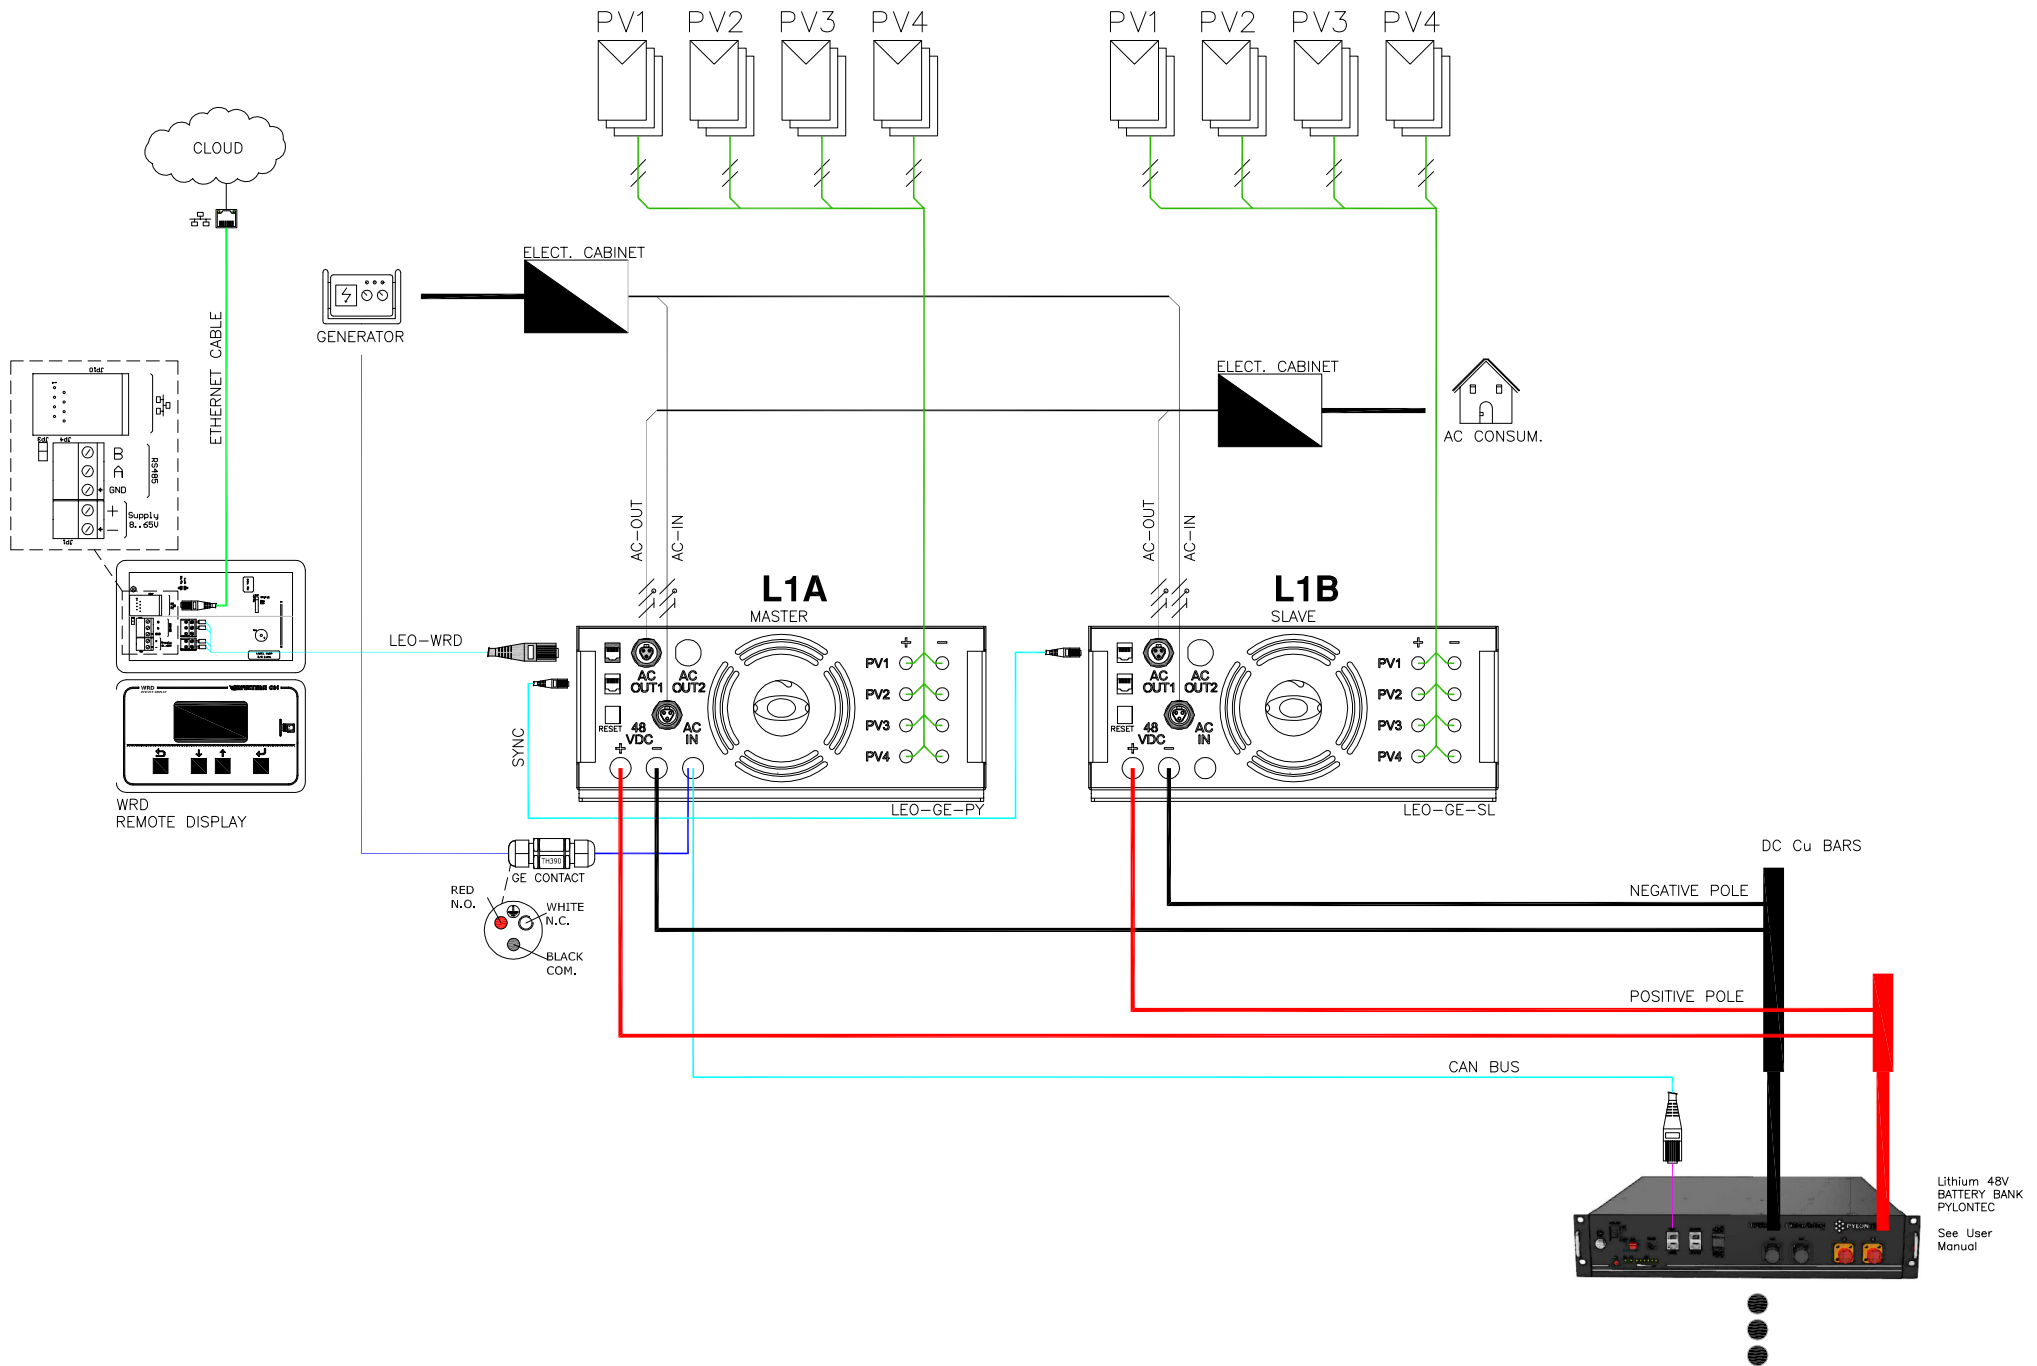

Schemi di collegamento
LEONARDO Off-Grid GE Py
Wiring Diagrams

LEONARDO Off-Grid GE Py
Schema di collegamento base
Basic Wiring Diagram

LEONARDO Off-Grid GE Py

Schema di collegamento con regolatori esterni WRM30+

Wiring Diagram with external WRM30+ charge controllers

Leonardo Off-Grid GE Py
Schema di collegamento parallelo
Parallel Wiring Diagram

Leonardo Off-Grid GE Py Schema di collegamento trifase Three-phase Wiring Diagram

Leonardo Off-Grid GE Py
Schema di collegamento trifase parallelo (1)
Parallel Three-phase Wiring Diagram (1)

TO SHEET 2/2

TO SHEET 2/2

Lithium 48V
BATTERY BANK
PYLONTEC
See User
Manual

Leonardo Off-Grid GE Py
Schema di collegamento trifase parallelato (2)
Parallel Three-phase Wiring Diagram (2)